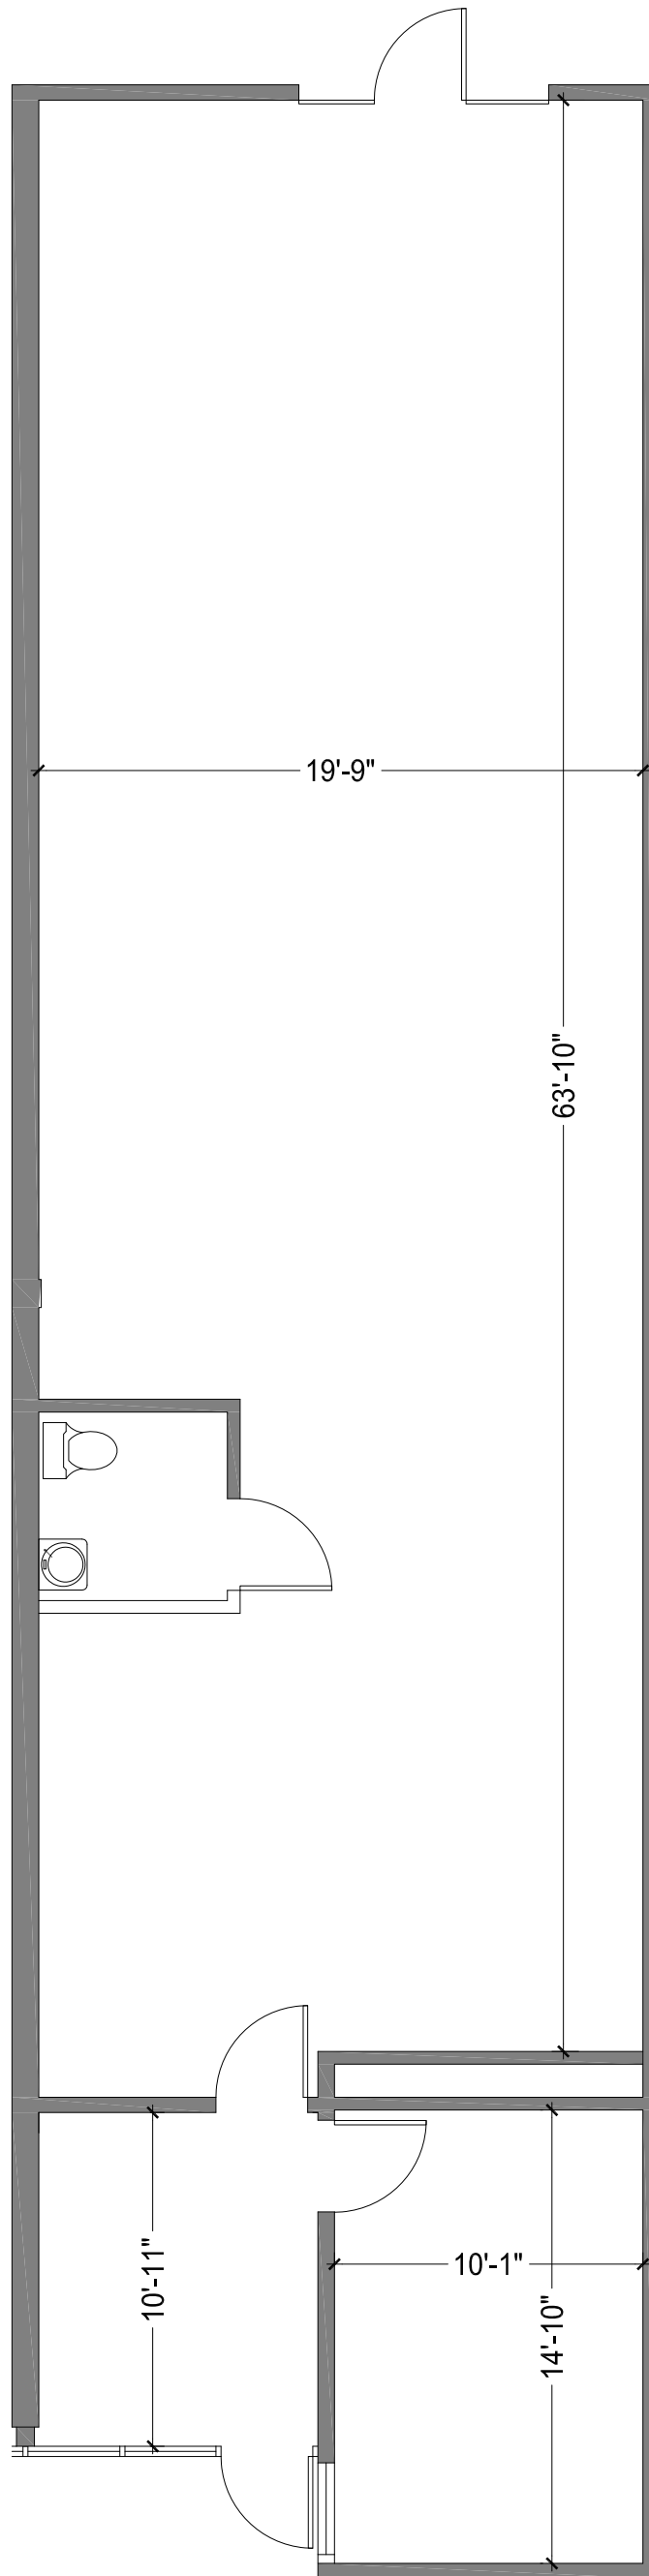

Suite 104 - 1,600 sf

1950 East 220th Street
Suite 104
Carson, CA